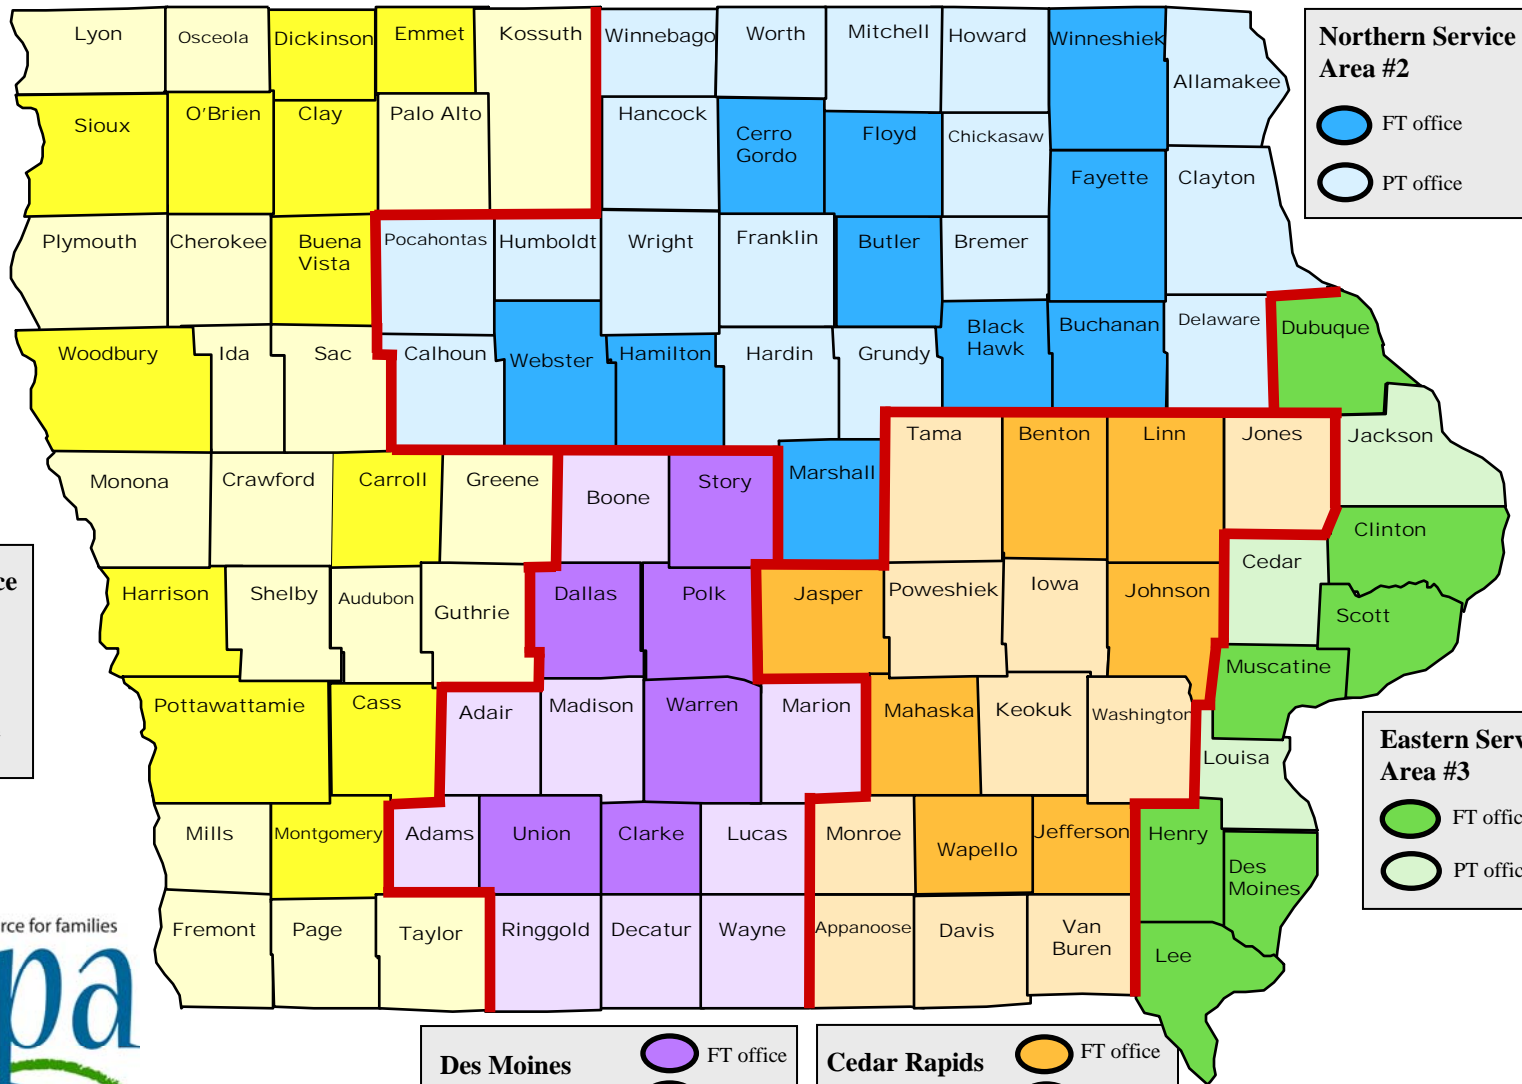

DHS Field Operations Counties

Effective 7-1-2010

FT office = Full-time office PT office = Less than full-time office

Western Service Area #1

- FT office
- PT office

Northern Service Area #2

- FT office
- PT office

Eastern Service Area #3

- FT office
- PT office

Des Moines Service Area #5

- FT office
- PT office

Cedar Rapids Service Area #4

- FT office
- PT office